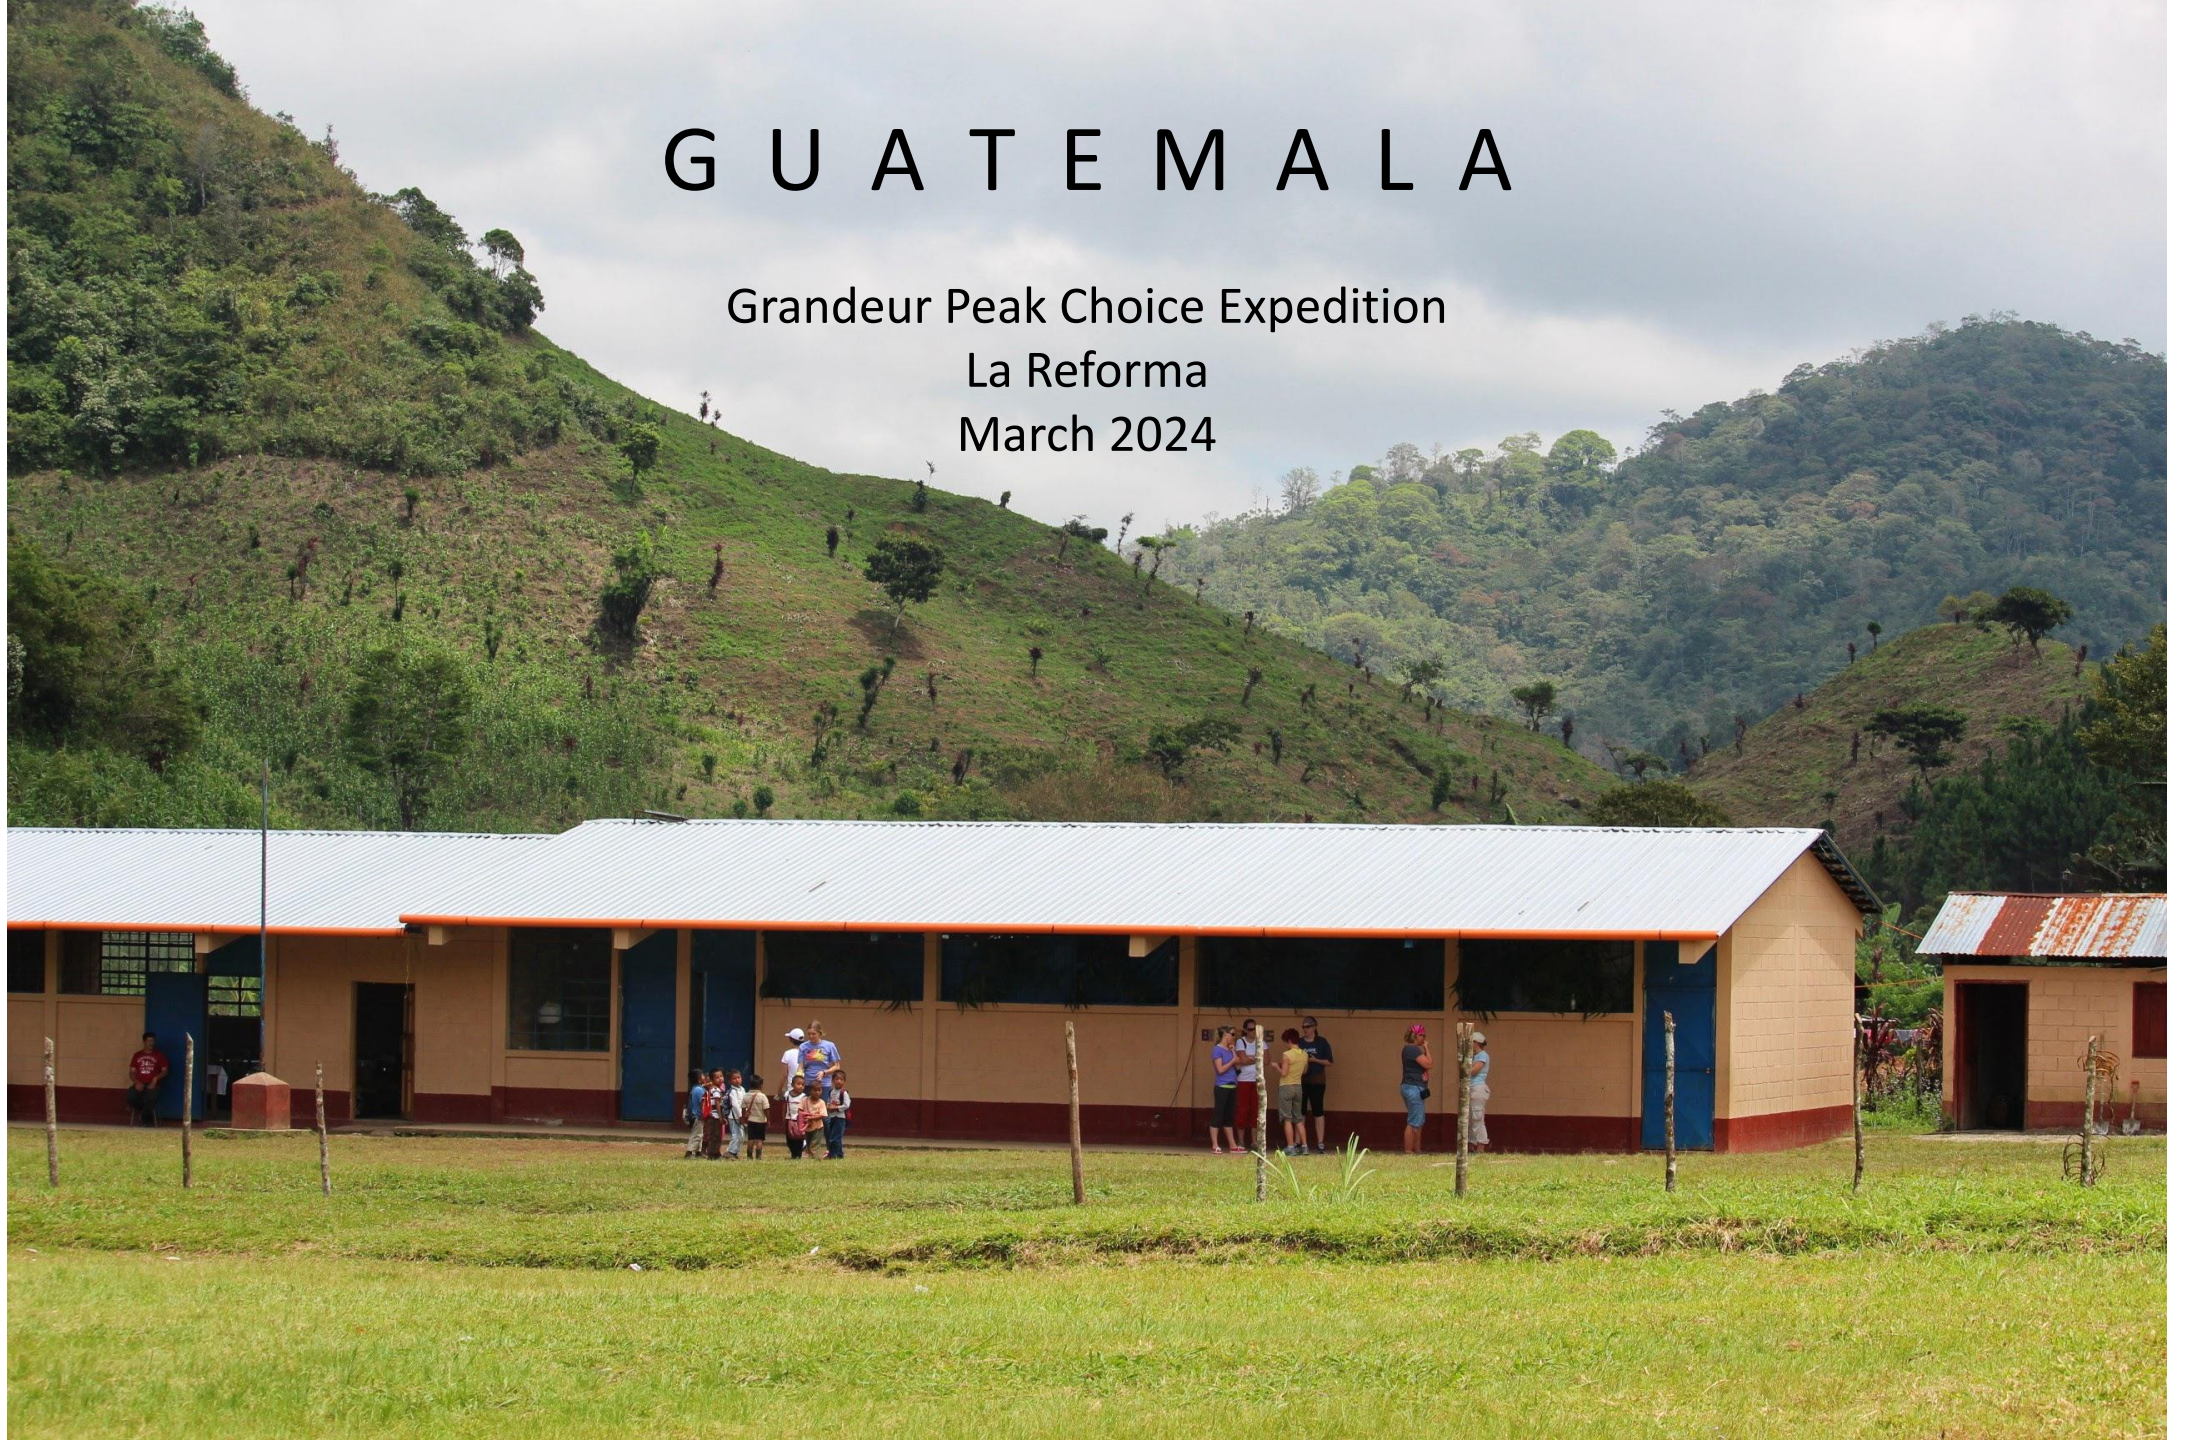

G U A T E M A L A

Grandeur Peak Choice Expedition

La Reforma

March 2024

A scenic landscape featuring rolling mountains under a sunset sky. The foreground is filled with lush greenery, including banana plants and purple-leafed plants. The sky is filled with soft, golden light from the setting sun, creating a hazy atmosphere over the mountains.